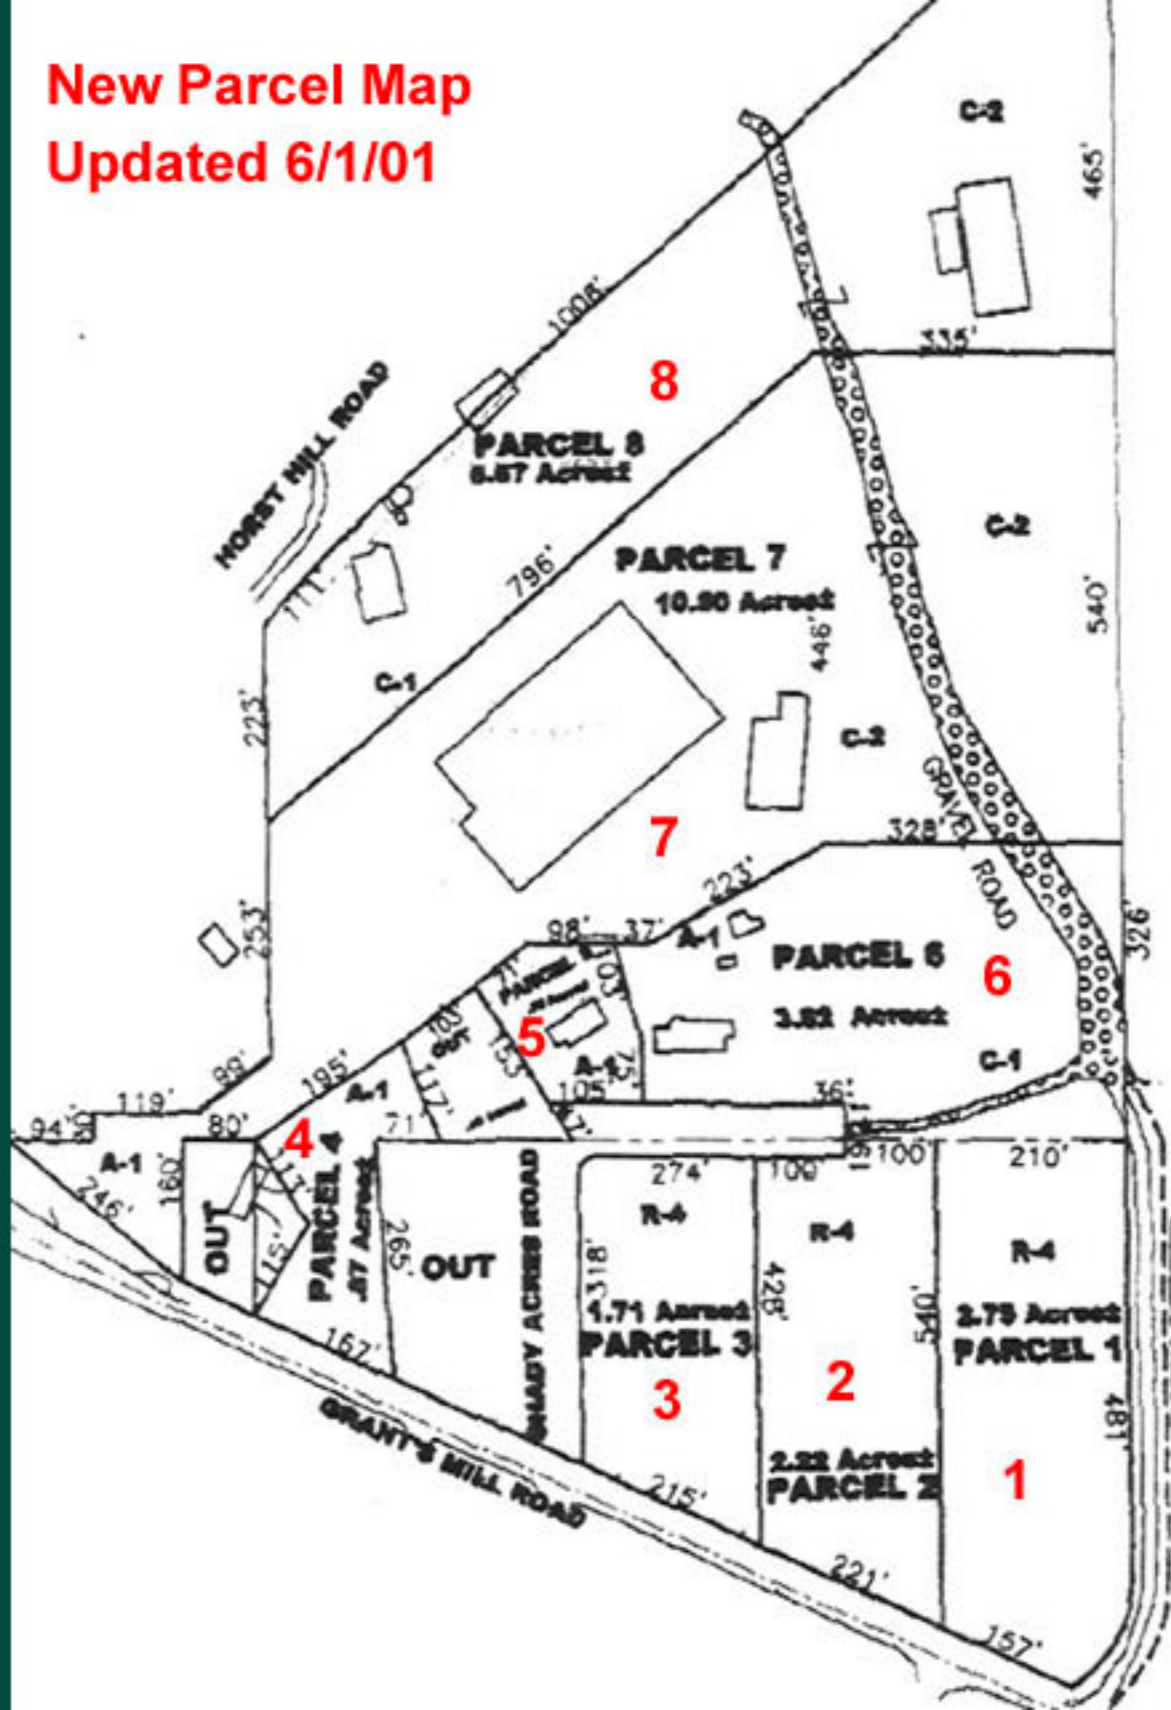

Absolute AUCTION

June 5th & 6th ¥ 10:00am

Call for Real Estate Open House Schedule

Real Estate, Rolling Stock & Inventories
For the Estate of Fritz L. Horst & Horst Wholesale Florist
Birmingham, Alabama
(Irondale, Alabama)

Prime Real Estate: Thirty-six (36) ± acres plus 6± acre and 2.5± acre parcels located in the newest growth corridor near the intersection of I-459 and Grants Mill Road will be offered in parcels, combinations of parcels and / or as an entirety **at your price.** Improvements include large metal buildings (offices and warehouse space) and residential housing. Zoning for 29 acres is commercial and agricultural (City of Irondale) and R-4 for acreage facing Grants Mill Road (Jefferson County). The Grants Mill Auto Mall is being built across from the Horst Wholesale Florist site and Pine Tree Country Club adjoins it to the north.
Investment of a Lifetime!

Horst's extensive inventory of florist and balloon goods, will be offered at absolute auction on June 6th.

Visit us on the Web at: www.gtauctions.com

(205) 930-0833 ¥ (800) 996-2877