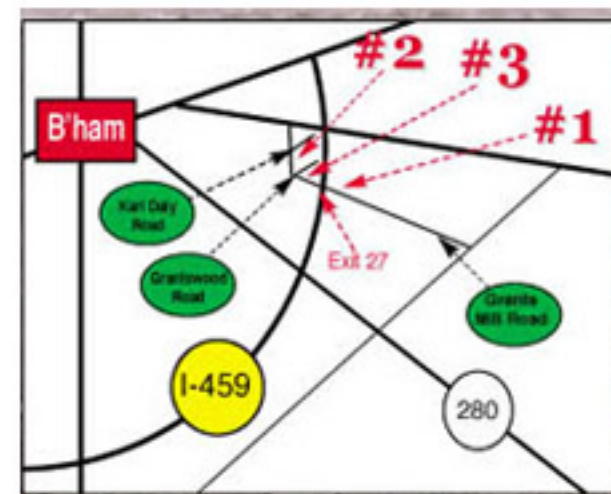

Shop Equipment

Cherry Picker • Shop Fan

Tool Box • 10hp

Compressor • Freon

Machine • Licoln 225 Arc

Welder • Floor Jack •

Battery Charger •

Transmission Jack • Oil

Changer • Front End Jack •

Reels - oil, water, & trans-

mission • Oil & trans-

mission pumps

**Broker Co-Op
Welcomed**