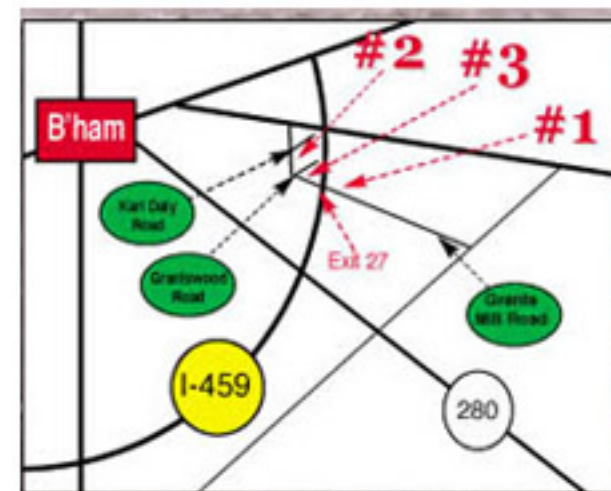

Shop Equipment

Cherry Picker • Shop Fan

Tool Box • 10hp

Compressor • Freon

Machine • Licoln 225 Arc

Welder • Floor Jack •

Battery Charger •

Transmission Jack • Oil

Changer • Front End Jack •

Reels - oil, water, & trans-

mission • Oil & trans-

mission pumps

**Broker Co-Op
Welcomed**