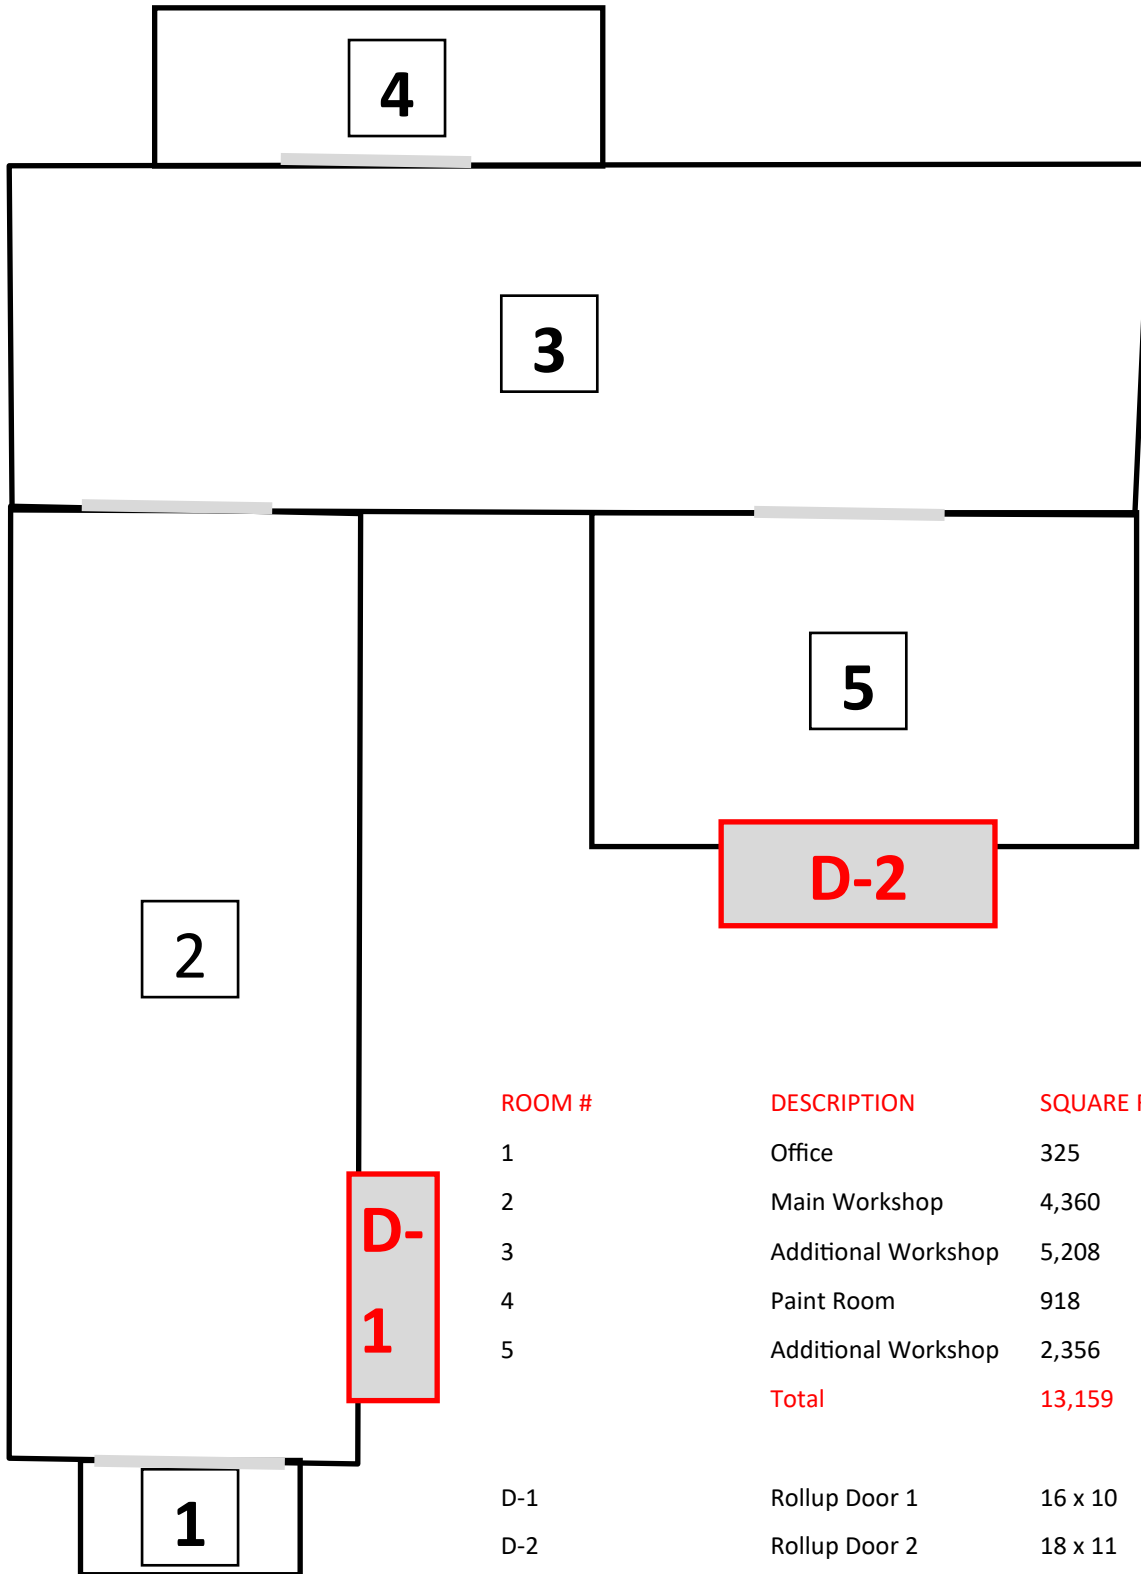

65 Angus Street Argo, AL

ROOM #	DESCRIPTION	SQUARE FEET/Size
1	Office	325
2	Main Workshop	4,360
3	Additional Workshop	5,208
4	Paint Room	918
5	Additional Workshop	2,356
	Total	13,159
D-1	Rollup Door 1	16 x 10
D-2	Rollup Door 2	18 x 11

ALL MEASUREMENTS
AND DRAWING ARE
APPROXIMATE